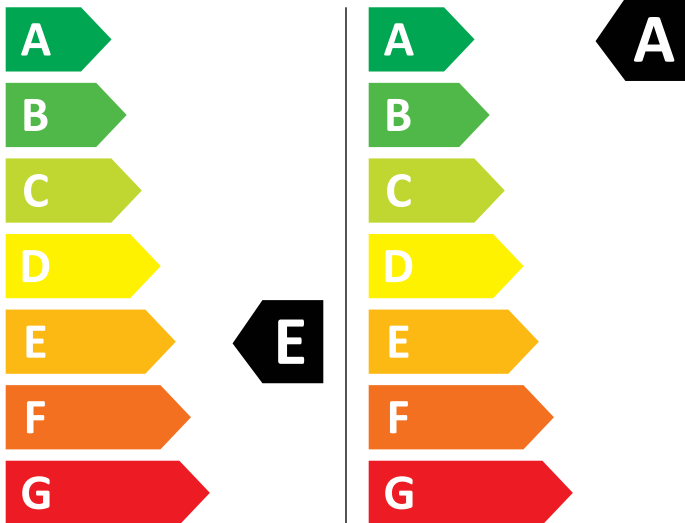

# ENERG

AEG

L7WBG048WC 914610216

💧 325 kWh/100

💧 47 kWh/100

5,0 kg

8,0 kg

67 L