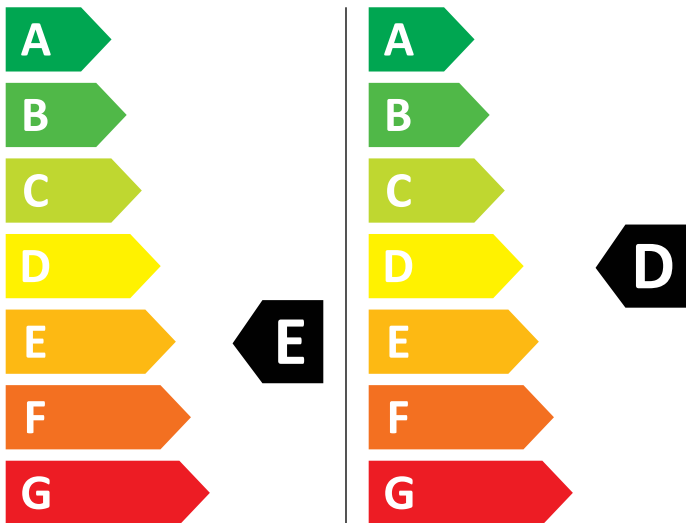

ENERG

AEG

L6WNJ68WC 914600130

💧 266 kWh/100

💧 73 kWh/100

4,0 kg

8,0 kg

60 L