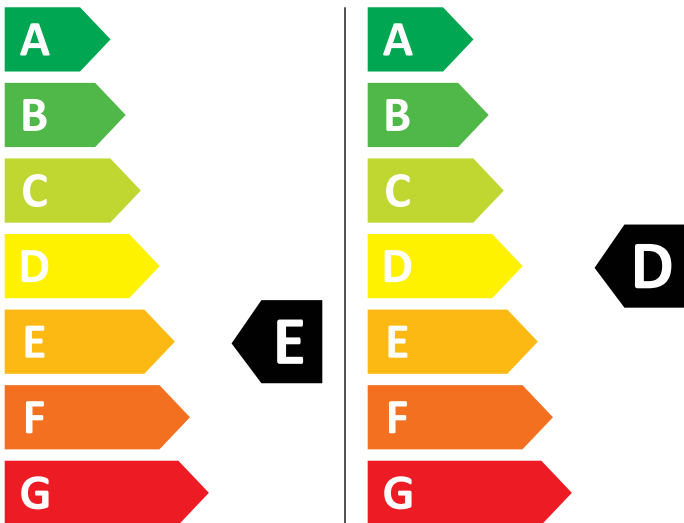

ENERG

Electrolux

EW7W368SI 914606408

Water icon **266** kWh/100

Water icon **73** kWh/100

4,0 kg

8,0 kg

60 L